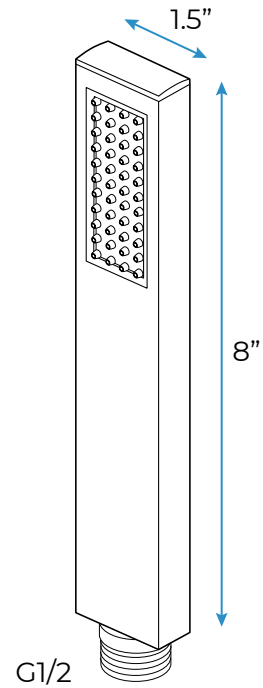

Shower head size: 20 x 20 inch

Each function run all together and separately

Music and LED light work by electronic

All Metal Material: Solid Brass; Stainless Steel (top showerhead, hose)

Shower Head Mounting: Flush on ceiling

304 Stainless Steel

Speaker×2 『500×500mm』

Mist×4

Waterfall×2

Rainfall

Water Pressure: 0.3-0.5MPA
Shower Flow Rate: 9-25L/min

All dimensions and specifications are nominal and may vary. Use actual products for accuracy in critical situations.

Shower Mixer

Product shown is only for installation display purpose

Shower Mixer Connections

Unit: mm

Cold water

Hot water

Mixer water

Hand Shower

Flow Rate: 2.0 GPM / 7.6 LPM

Spout

Body Jet

Thread Interface Size: G 1/2 Inch

Type: Fixed Rotatable Type

Installation Type: Wall Mounted

Material: Brass

Feature: Can rotate 360 degrees