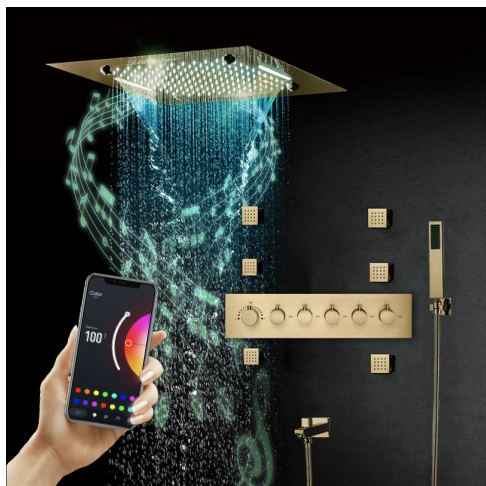

BRUSHED GOLD PHONE CONTROLLED THERMOSTATIC RECESSED CEILING MOUNT LED RAINFALL MUSICAL SHOWER SYSTEM WITH HAND SHOWER AND 6 JETTED BODY SPRAYS SPECIFICATIONS

Shower Head

Shower Head 3 Functions: Waterfall, Rainfall & Mist

Shower head size: 20 x 20 inch

Each function run all together and separately

Music and LED light work by electronic

All Metal Material: Solid Brass; Stainless Steel (top showerhead, hose)

Shower Head Mounting: Flush on ceiling

Hand Spray Hose: 59 inch

Water flow: 2.5 GPM ~ 5.5 GPM

Water pressure: 0.3 MPA ~ 1 MPA

Water pipe lines: 3/4 inch water pipes for the hot and cold water mixer inlet, the others are 1/2 inch

Product shown is only for installation display purpose

Flow Rate: 2.0 GPM / 7.6 LPM

Spout

Body Jet

Thread Interface Size: G 1/2 Inch

Type: Fixed Rotatable Type

Installation Type: Wall Mounted

Material: Brass

Feature: Can rotate 360 degrees