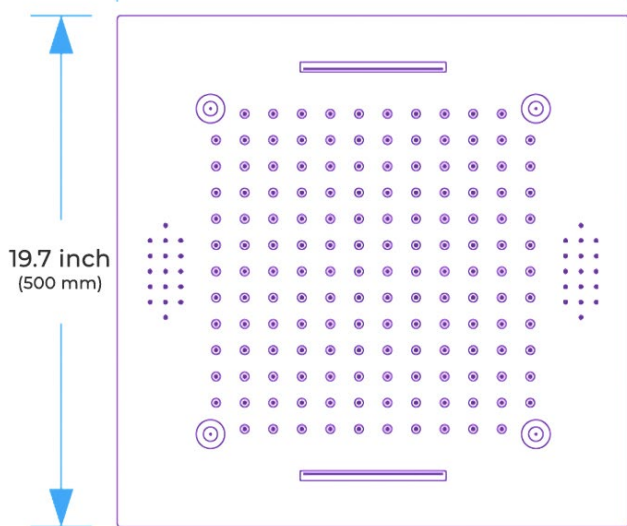

Shower head size: 20 x 20 inch

Each function run all together and separately

Music and LED light work by electronic

All Metal Material: Solid Brass; Stainless Steel (top showerhead, hose)

Shower Head Mounting: Flush on ceiling

Hand Spray Hose: 59 inch

Water flow: 2.5 GPM ~ 5.5 GPM

Water pressure: 0.3 MPA ~ 1 MPA

Water pipe lines: 3/4 inch water pipes for the hot and cold water mixer inlet, the others are 1/2 inch

Product shown is only for installation display purpose

304 Stainless Steel

Speaker×2 『500×500mm』

Mist×4

Waterfall×2

Rainfall

Water Pressure: 0.3-0.5MPA
Shower Flow Rate: 9-25L/min

All dimensions and specifications are nominal and may vary. Use actual products for accuracy in critical situations.

Flow Rate: 2.0 GPM / 7.6 LPM

Spout

Body Jet

Thread Interface Size: G 1/2 Inch

Type: Fixed Rotatable Type

Installation Type: Wall Mounted

Material: Brass

Feature: Can rotate 360 degrees