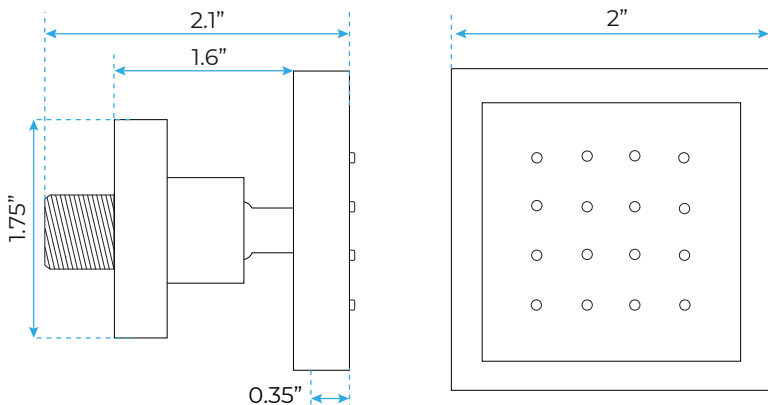

Shower head size: 20 x 20 inch

Each function run all together and separately

Music and LED light work by electronic

All Metal Material: Solid Brass; Stainless Steel (top showerhead, hose)

Shower Head Mounting: Flush on ceiling

304 Stainless Steel

Speaker×2 『500×500mm』

Mist×4

Waterfall×2

Rainfall

Water Pressure: 0.3-0.5MPA
Shower Flow Rate: 9-25L/min

All dimensions and specifications are nominal and may vary. Use actual products for accuracy in critical situations.

Shower Mixer

Product shown is only for installation display purpose

Shower Mixer Connections

Unit: mm

Cold water

Hot water

Mixer water

Hand Shower

Flow Rate: 2.0 GPM / 7.6 LPM

Spout

Body Jet

Thread Interface Size: G 1/2 Inch

Type: Fixed Rotatable Type

Installation Type: Wall Mounted

Material: Brass

Feature: Can rotate 360 degrees