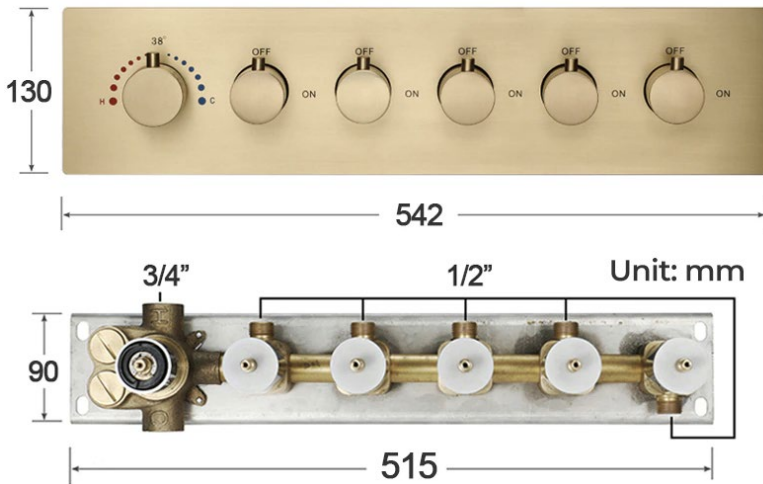

Shower head size: 20 x 20 inch

Each function run all together and separately

Music and LED light work by electronic

All Metal Material: Solid Brass; Stainless Steel (top showerhead, hose)

Shower Head Mounting: Flush on ceiling

304 Stainless Steel

Speaker×2 『500×500mm』

Mist×4

Waterfall×2

Rainfall

Water Pressure: 0.3-0.5MPA
Shower Flow Rate: 9-25L/min

All dimensions and specifications are nominal and may vary. Use actual products for accuracy in critical situations.

Shower Mixer

Product shown is only for installation display purpose

Shower Mixer Connections

Unit: mm

Cold water

Hot water

Mixer water

Hand Shower

Flow Rate: 2.0 GPM / 7.6 LPM

Spout

Body Jet

Thread Interface Size: G 1/2 Inch

Type: Fixed Rotatable Type

Installation Type: Wall Mounted

Material: Brass

Feature: Can rotate 360 degrees