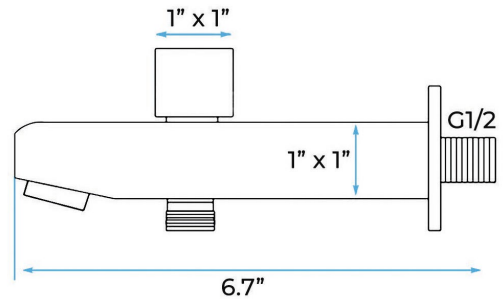

Shower head size: 20 x 20 inch

Each function run all together and separately

Music and LED light work by electronic

All Metal Material: Solid Brass; Stainless Steel (top showerhead, hose)

Shower Head Mounting: Flush on ceiling

304 Stainless Steel

Speaker×2 『500×500mm』

Mist×4

Waterfall×2

Rainfall

Water Pressure: 0.3-0.5MPA
Shower Flow Rate: 9-25L/min

All dimensions and specifications are nominal and may vary. Use actual products for accuracy in critical situations.

Shower Mixer

Product shown is only for installation display purpose

Shower Mixer Connections

Unit: mm

Cold water

Hot water

Mixer water

Hand Shower

Flow Rate: 2.0 GPM / 7.6 LPM

Spout

Body Jet

Thread Interface Size: G 1/2 Inch

Type: Fixed Rotatable Type

Installation Type: Wall Mounted

Material: Brass

Feature: Can rotate 360 degrees