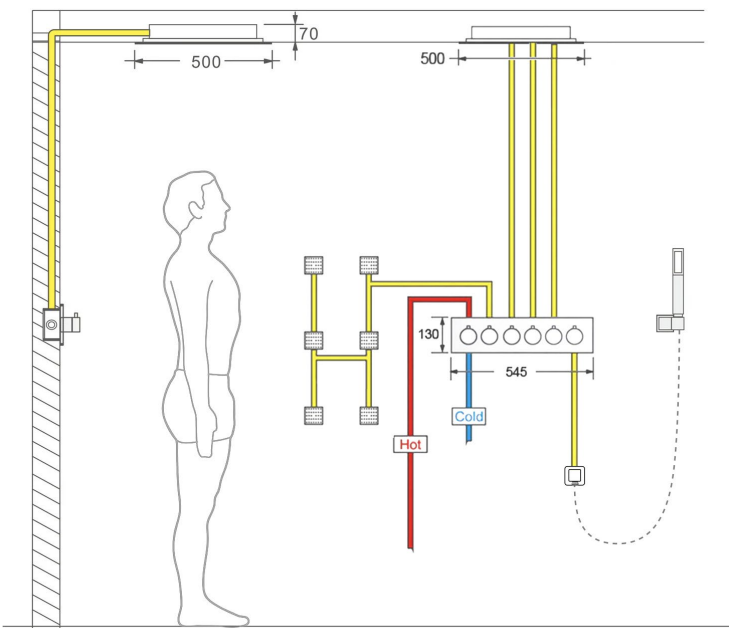

Shower head size: 20 x 20 inch

Each function run all together and separately

Music and LED light work by electronic

All Metal Material: Solid Brass; Stainless Steel (top showerhead, hose)

Shower Head Mounting: Flush on ceiling

Hand Spray Hose: 59 inch

Water flow: 2.5 GPM ~ 5.5 GPM

Water pressure: 0.3 MPA ~ 1 MPA

Water pipe lines: 3/4 inch water pipes for the hot and cold water mixer inlet, the others are 1/2 inch

Product shown is only for installation display purpose

Shower Mixer

Product shown is only for installation display purpose

Shower Mixer Connections

Unit: mm

Cold water

Hot water

Mixer water

Hand Shower

Flow Rate: 2.0 GPM / 7.6 LPM

Spout

Body Jet

Thread Interface Size: G 1/2 Inch

Type: Fixed Rotatable Type

Installation Type: Wall Mounted

Material: Brass

Feature: Can rotate 360 degrees