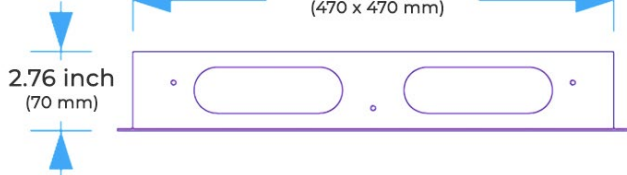

Shower head size: 20 x 20 inch

Each function run all together and separately

Music and LED light work by electronic

All Metal Material: Solid Brass; Stainless Steel (top showerhead, hose)

Shower Head Mounting: Flush on ceiling

Hand Spray Hose: 59 inch

Water flow: 2.5 GPM ~ 5.5 GPM

Water pressure: 0.3 MPA ~ 1 MPA

Water pipe lines: 3/4 inch water pipes for the hot and cold water mixer inlet, the others are 1/2 inch

Product shown is only for installation display purpose

304 Stainless Steel

Speaker×2 『500×500mm』

Mist×4

Waterfall×2

Rainfall

Water Pressure: 0.3-0.5MPA
Shower Flow Rate: 9-25L/min

All dimensions and specifications are nominal and may vary. Use actual products for accuracy in critical situations.

Flow Rate: 2.0 GPM / 7.6 LPM

Spout

Body Jet

Thread Interface Size: G 1/2 Inch

Type: Fixed Rotatable Type

Installation Type: Wall Mounted

Material: Brass

Feature: Can rotate 360 degrees